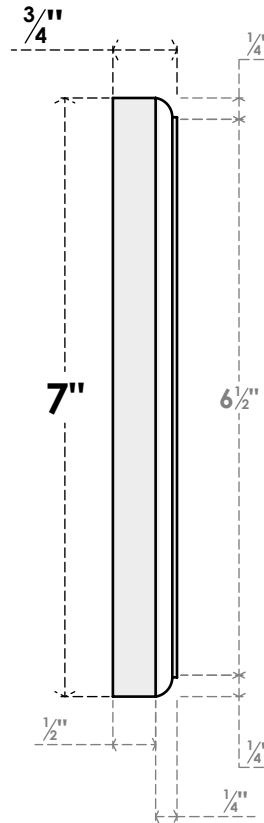

ROSP070X070X075SDG14

7"W X 7"H X 3/4"P STANDARD SEDGWICK SPIRAL ROSETTE WITH ROUNDED EDGE, ARCHITECTURAL GRADE PVC

FRONT

SIDE

EKENA MILLWORK
2300 WEST MAIN ST.
CLARKSVILLE, TX 75426
TOLL FREE: 866-607-0453
WWW.EKENAMILLWORK.COM

NOTES

1. INSTALLATION TO BE COMPLETED IN ACCORDANCE WITH MANUFACTURER'S SPECIFICATIONS.
2. DRAWING MAY NOT BE TO SCALE
3. THIS DRAWING IS INTENDED FOR DESIGN AND PLANNING PURPOSES ONLY.
4. ALL INFORMATION CONTAINED HEREIN WAS CURRENT AT THE TIME OF DEVELOPMENT BUT MUST BE REVIEWED AND APPROVED BY THE PRODUCT MANUFACTURER TO BE CONSIDERED ACCURATE.
5. ARCHITECTURAL GRADE PVC PRODUCTS ARE MADE FROM EXPANDED CELLULAR PVC AND COME NATURALLY WHITE BUT MAY BE PAINTED