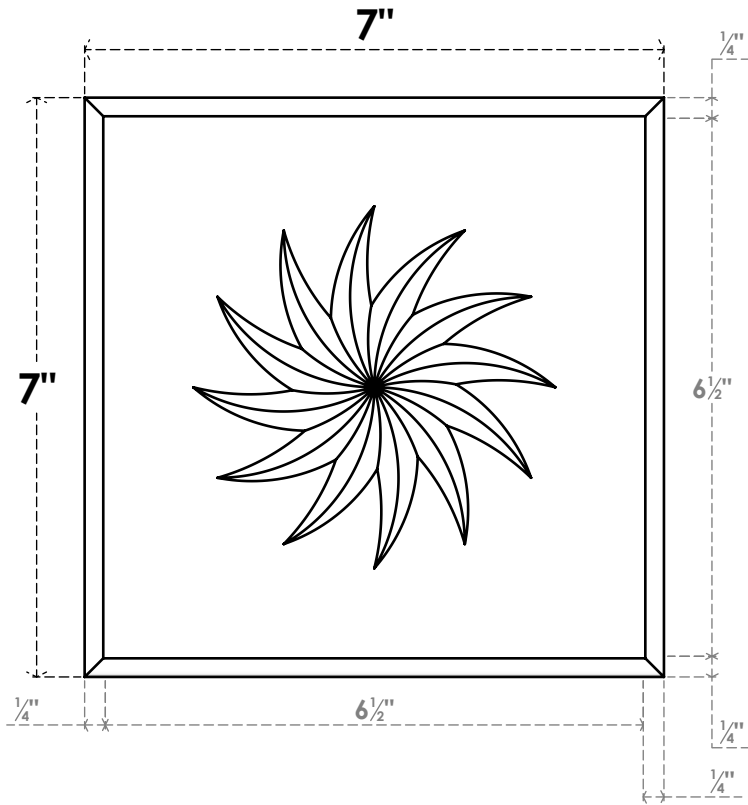

ROSP070X070X075SDG14

7"W X 7"H X 3/4"P STANDARD SEDGWICK SPIRAL ROSETTE WITH ROUNDED EDGE, ARCHITECTURAL GRADE PVC

FRONT

SIDE

EKENA MILLWORK
2300 WEST MAIN ST.
CLARKSVILLE, TX 75426
TOLL FREE: 866-607-0453
WWW.EKENAMILLWORK.COM